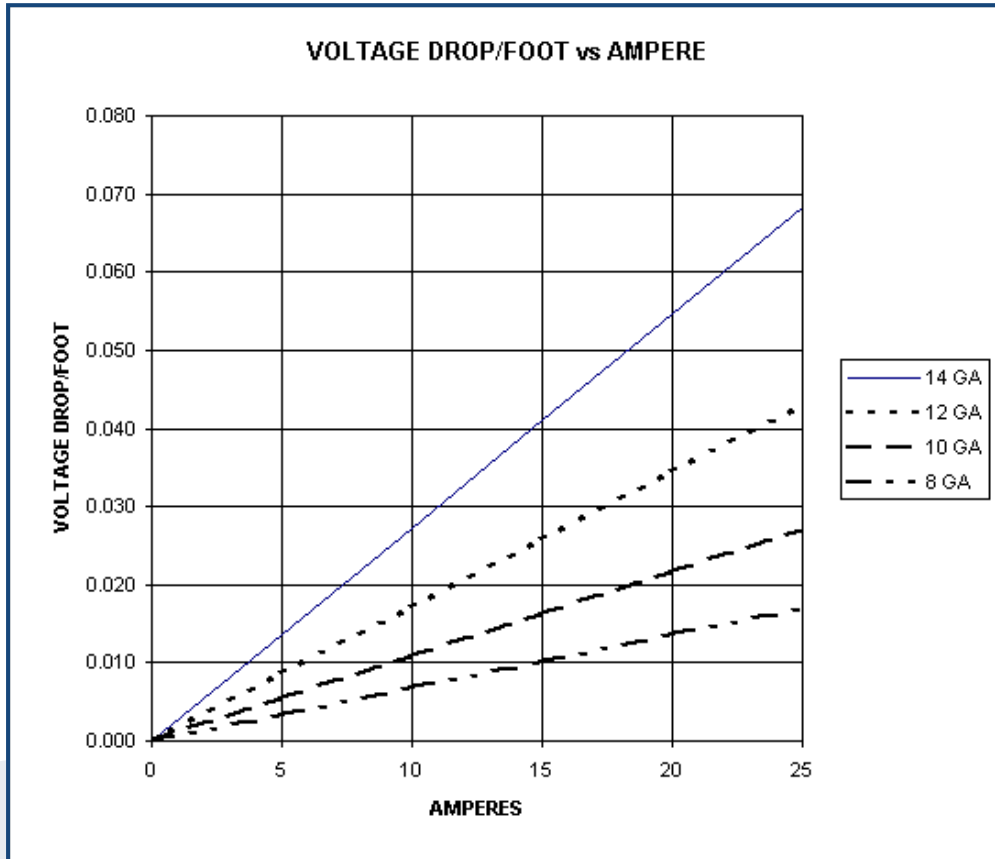

Articflex Ohms Chart

Total feet of wire in the circuit from the power source to most distant object that draws power, and back must be calculated.

Wire Gauge	Maximum OHMS per 100 ft of Articflex
14 GA	0.2730
12 GA	0.1720
10 GA	0.1080
8 GA	0.6080